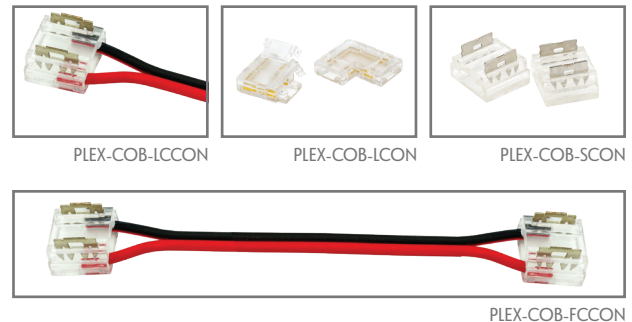

PLEX-ULTRA

(Designed for long run lengths)

Description

The PLEX-ULTRA series is a specially designed LED Strip that reduces heat and resistance, allowing for longer runs than other LED Strip designs, still incorporating the latest in LED COB chip technology, with true dotless appearance utilising 560 LEDs per metre. Operating on 24V DC allows for less resistive heat and longer run lengths. Choose from IP54 Indoor Strip including wet areas, or for waterproof installations, the IP67 Strip with silicon coating. Longer areas of weldless joints provide a more reliable solution avoiding breaks in continuity. Available in 10W per metre, which provides a bright and desirable light output for your desired area.

High CRI90 chips provide excellent colour rendering while providing a smooth and seamless linear lighting for a clean and minimalistic look. The PLEX-ULTRA series come with a choice of single colour 3000K Warm White, 4000K Neutral White and 5000K White for your residential or commercial linear lighting project applications. A comprehensive range of optional accessories including fast fix connectors, and L-joint connectors are available for complex installations. Ideal for kitchens, bathrooms, laundry, bars, restaurants, and all indoor highlighting applications.

Specification Features

CCT:	3000K, 4000K & 5000K
Light Source:	COB LED
Lumen Output:	Warm White 3000K - 770lm/m Neutral White 4000K - 790lm/m White 5000K - 810lm/m
CRI:	≥90
Number of LED Per Metre:	560
Wattage Per Metre:	10W
Input Voltage:	24V DC
Beam angle:	180°
Wiring:	Parallel
IP Rating:	IP54
Cutting Increments/Sections:	25mm
Requires:	24V DC Constant Voltage LED Driver
Dimmable:	Yes**
IES files:	Yes
Continuous Run:	13m Max

Item No.	Variant			
	LCCON	LCON	SCON	FCCON
PLEX-COB	23991	23993	23990	23992

* With the use of Domus drivers
* All LED strip must be installed on an aluminium heat sink, failure to do so WILL VOID WARRANTY.
** Fully dimmable with suitable dimmers.