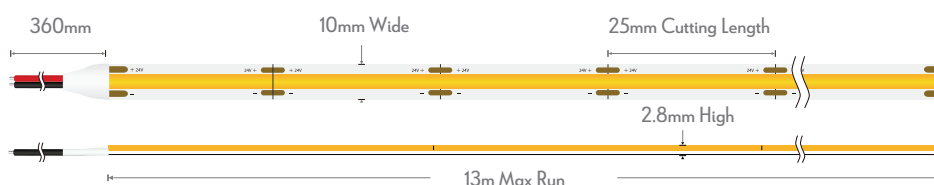

Diagrams / Additional

Item No.	Variant	CCT
	24177	3000K
	24178	4000K
	24179	5000K